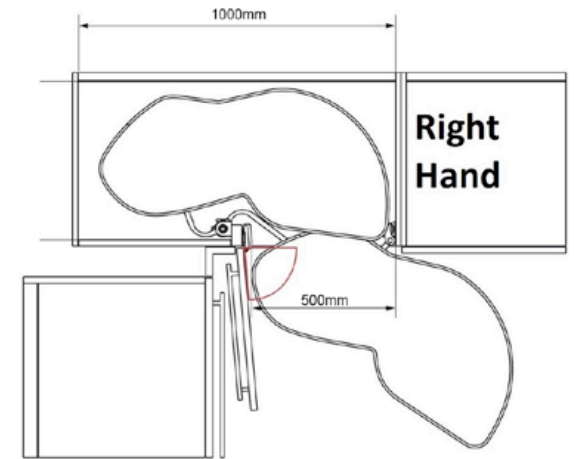

NUVOLA - 500mm Pull Out Corner Twin Shelf to suit 1000mm Wide Blind Corner Base Unit - Available in Left or Right