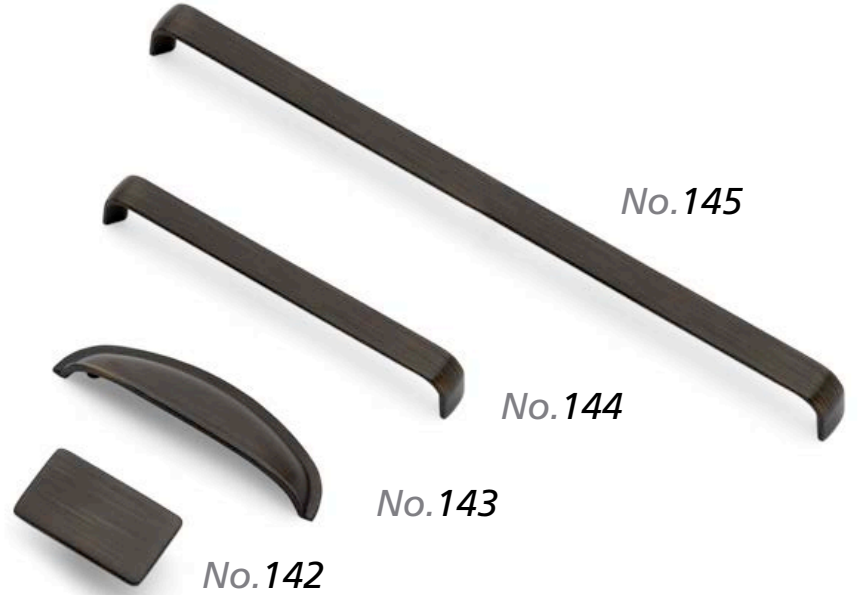

320mm Camden Handle, Pewter

No.141

160mm Camden Handle, Pewter

No.146

160mm Camden 'D' Handle, Matt Black

No.147

320mm Camden 'D' Handle, Matt Black

No.142 - 145